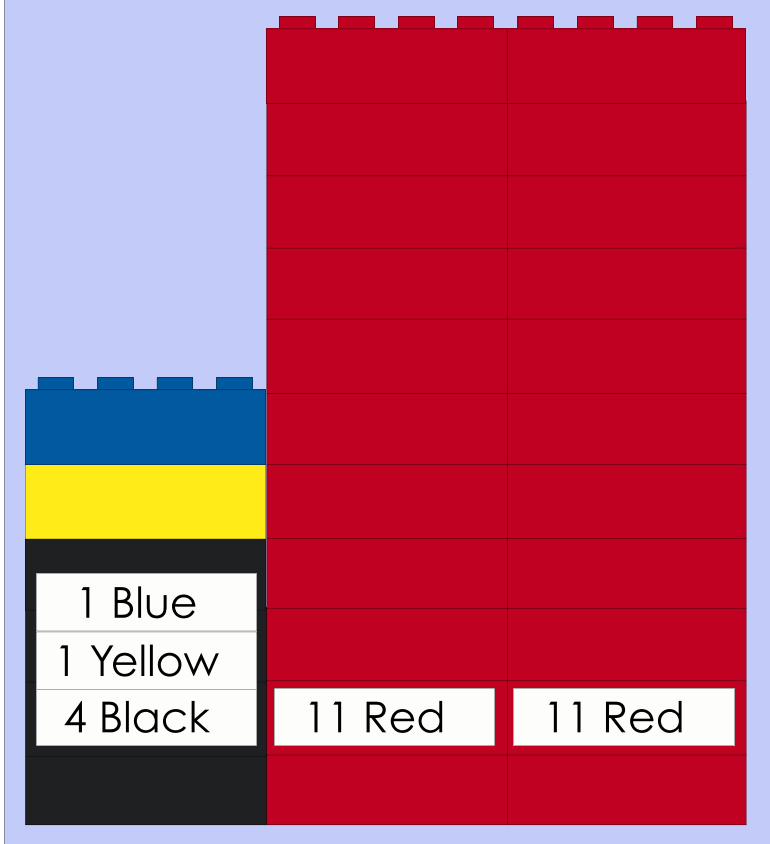

LEGO Station Layout Cards

Station 1: What is Air Made Of?

Station 2: Burning Fuel - Complete Combustion

Station 4: Air Chemistry + Pollution

Station 3: Burning Fuel - Incomplete Combustion