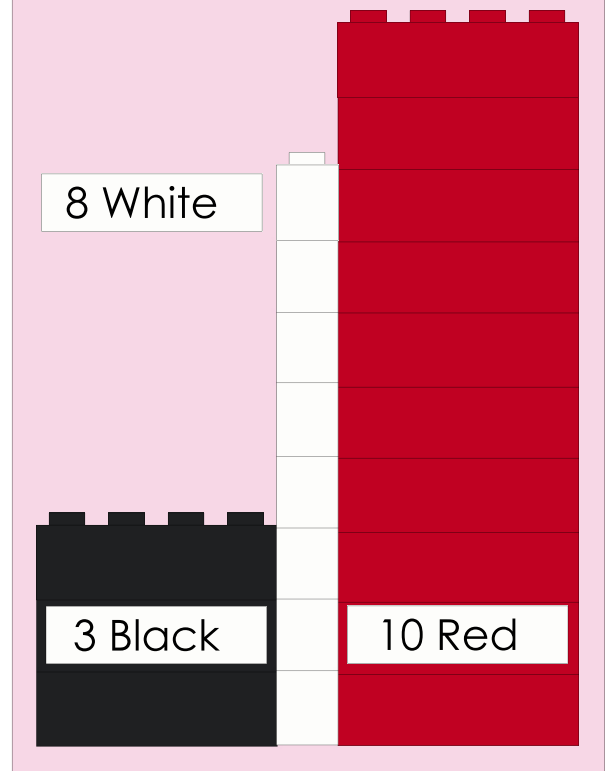

LEGO Station Layout Cards

Station 1: What is Air Made Of?

Station 2: Burning Fuel - Complete Combustion

Station 4: Air Chemistry + Pollution

Station 3: Burning Fuel - Incomplete Combustion