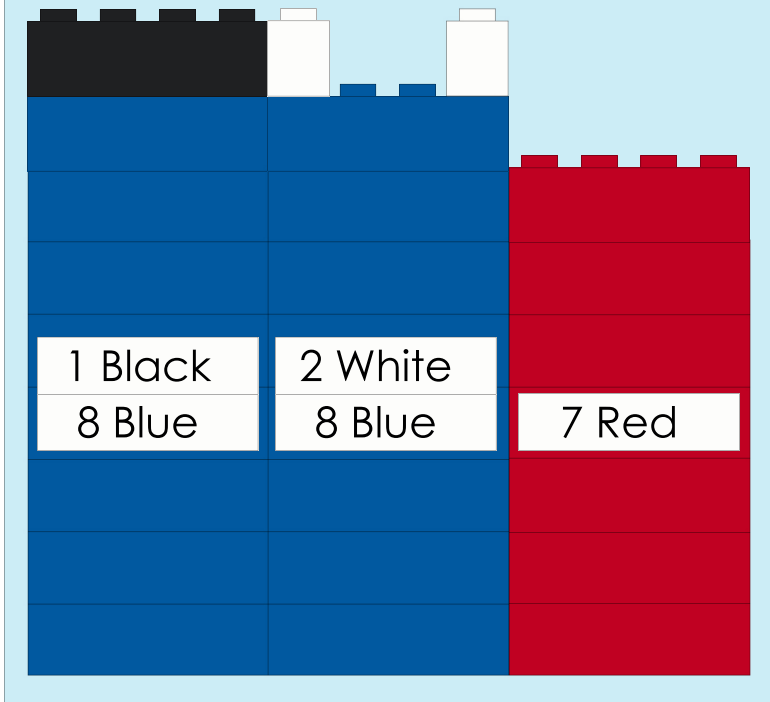

LEGO Station Layout Cards

Station 1: What is Air Made Of?

Station 2: Burning Fuel - Complete Combustion

Station 4: Air Chemistry + Pollution

Station 3: Burning Fuel - Incomplete Combustion